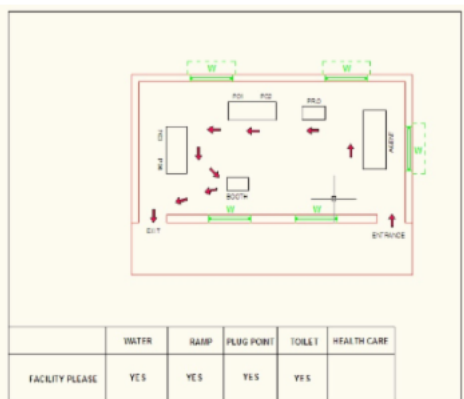

Nazri Naksha

Google Map View

Polling Station Building Front View

Polling Station Front View

Cad View

Key MAP View