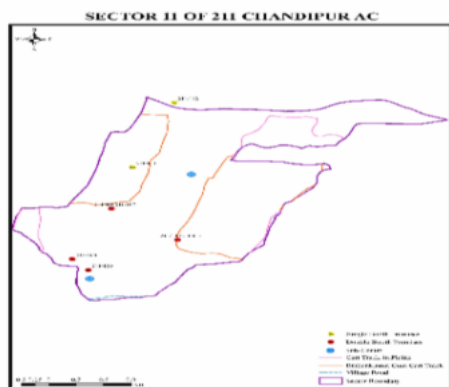

Nazri Naksha

Google Map View

Polling Station Building Front View

Polling Station Front View

Cad View

Key MAP View