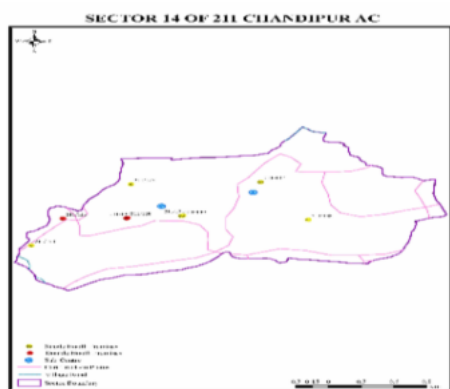

Nazri Naksha

Google Map View

Polling Station Building Front View

Polling Station Front View

Cad View

Key MAP View