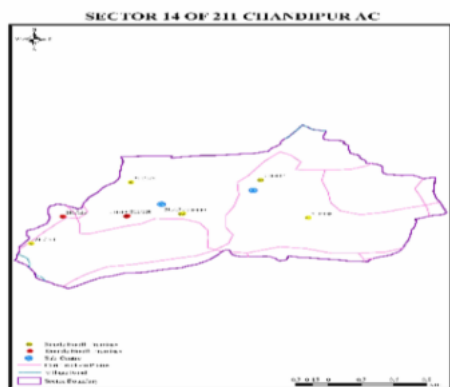

Nazri Naksha

Google Map View

Polling Station Building Front View

Polling Station Front View

Cad View

Key MAP View