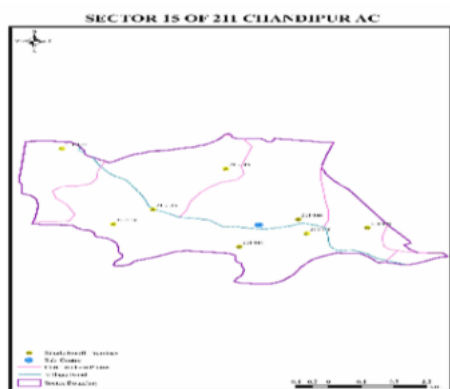

Nazri Naksha

Google Map View

Polling Station Building Front View

Polling Station Front View

Cad View

Key MAP View