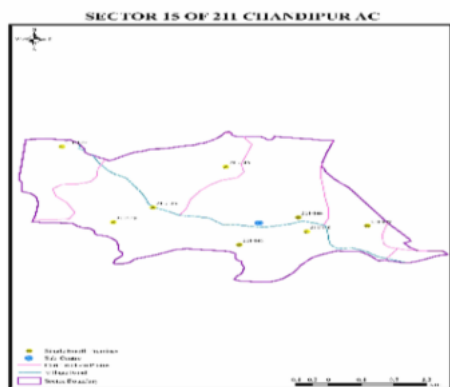

Nazri Naksha

Google Map View

Polling Station Building Front View

Polling Station Front View

Cad View

Key MAP View