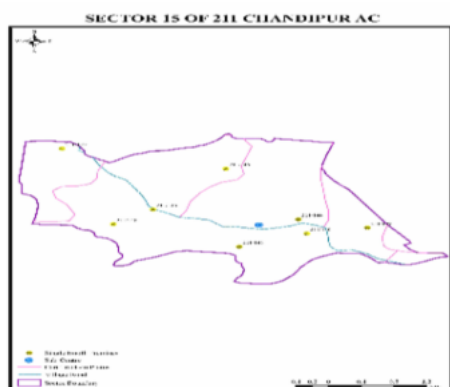

Nazri Naksha

Google Map View

Polling Station Building Front View

Polling Station Front View

Cad View

Key MAP View