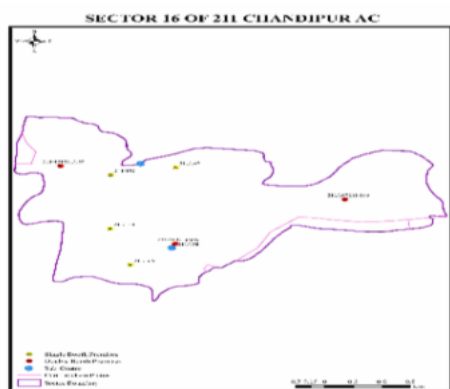

Nazri Naksha

Google Map View

Polling Station Building Front View

Polling Station Front View

Cad View

Key MAP View