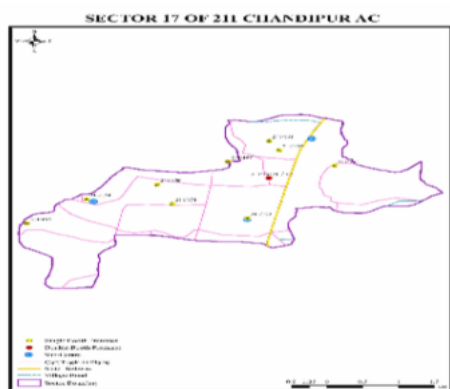

Nazri Naksha

Google Map View

Polling Station Building Front View

Polling Station Front View

Cad View

Key MAP View