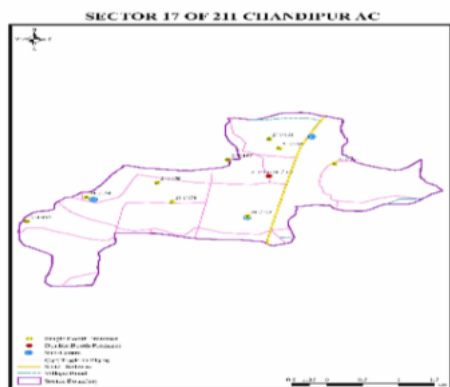

Nazri Naksha

Google Map View

Polling Station Building Front View

Polling Station Front View

Cad View

Key MAP View