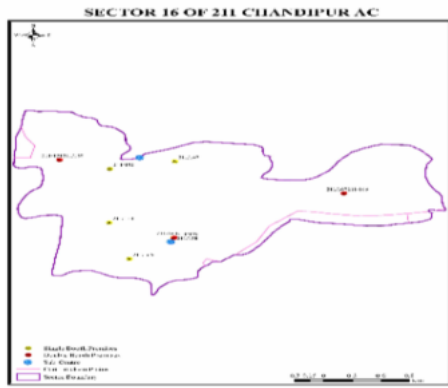

Nazri Naksha

Google Map View

Polling Station Building Front View

Polling Station Front View

Cad View

Key MAP View