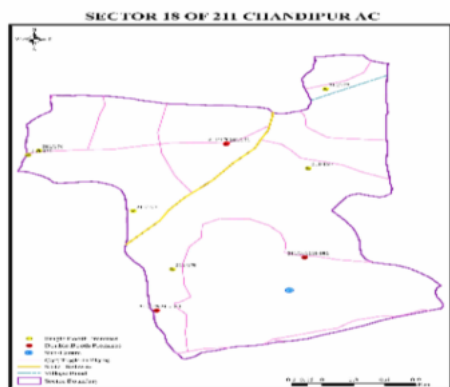

Nazri Naksha

Google Map View

Polling Station Building Front View

Polling Station Front View

Cad View

Key MAP View