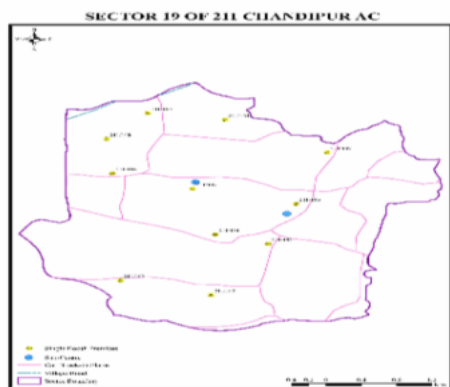

Nazri Naksha

Google Map View

Polling Station Building Front View

Polling Station Front View

Cad View

Key MAP View