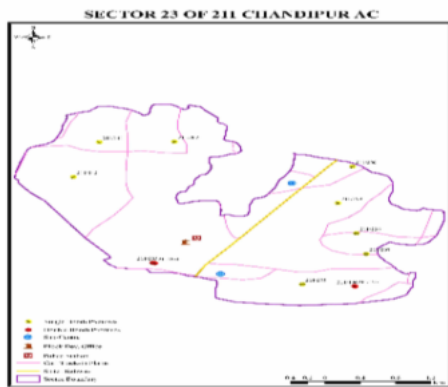

Nazri Naksha

Google Map View

Polling Station Building Front View

Polling Station Front View

Cad View

Key MAP View