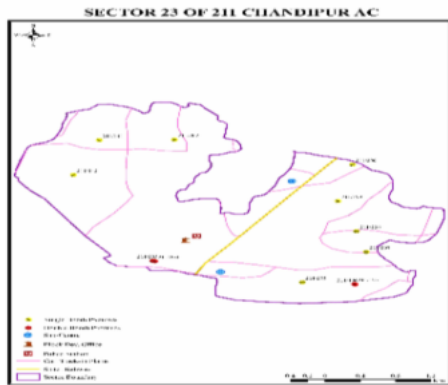

Nazri Naksha

Google Map View

Polling Station Building Front View

Polling Station Front View

Cad View

Key MAP View