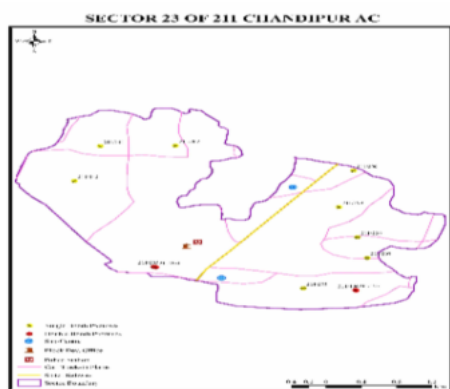

Nazri Naksha

Google Map View

Polling Station Building Front View

Polling Station Front View

Cad View

Key MAP View