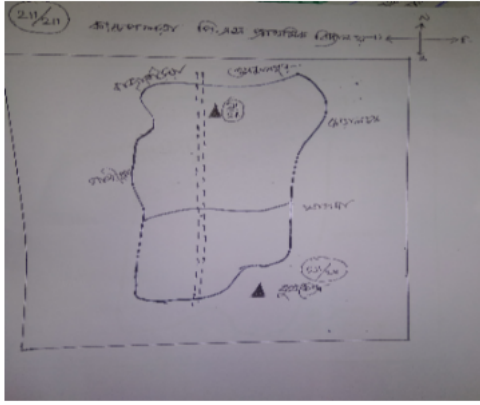

Polling Station Building Front View

Nazri Naksha