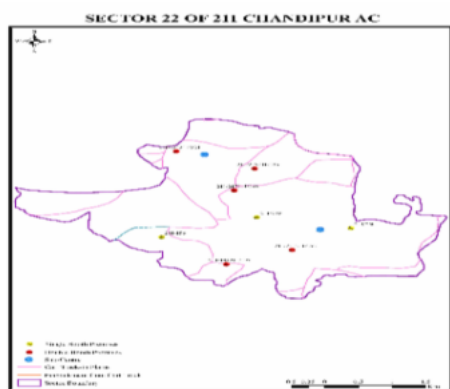

Nazri Naksha

Google Map View

Polling Station Building Front View

Polling Station Front View

Cad View

Key MAP View