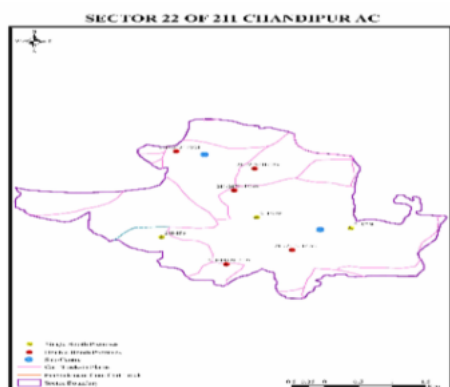

Nazri Naksha

Google Map View

Polling Station Building Front View

Polling Station Front View

Cad View

Key MAP View