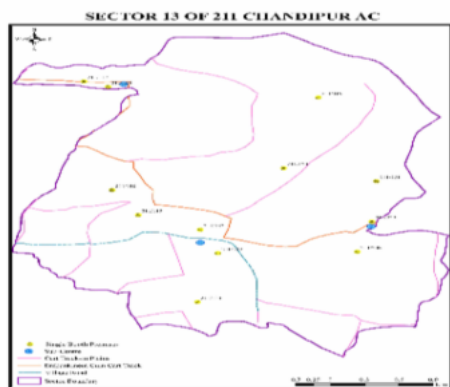

Nazri Naksha

Google Map View

Polling Station Building Front View

Polling Station Front View

Cad View

Key MAP View