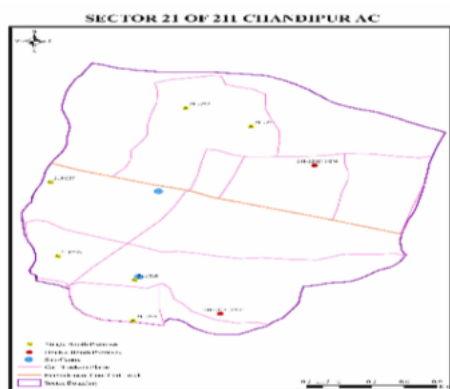

Nazri Naksha

Google Map View

Polling Station Building Front View

Polling Station Front View

Cad View

Key MAP View