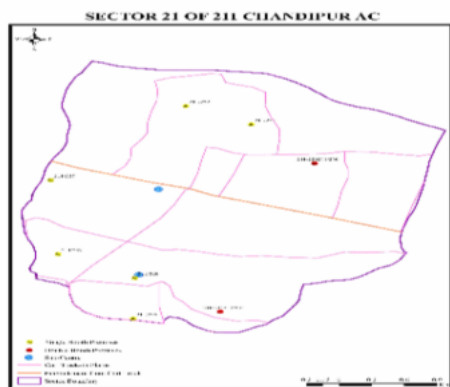

Nazri Naksha

Google Map View

Polling Station Building Front View

Polling Station Front View

Cad View

Key MAP View