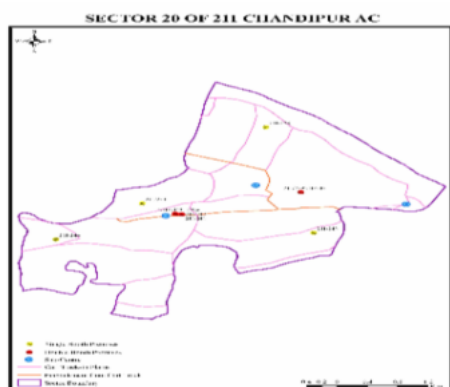

Nazri Naksha

Google Map View

Polling Station Building Front View

Polling Station Front View

Cad View

Key MAP View