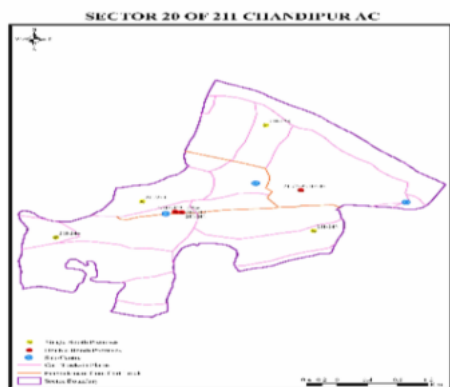

Nazri Naksha

Google Map View

Polling Station Building Front View

Polling Station Front View

Cad View

Key MAP View