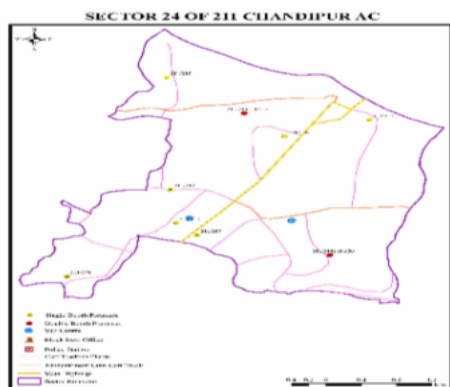

Nazri Naksha

Google Map View

Polling Station Building Front View

Polling Station Front View

Cad View

Key MAP View