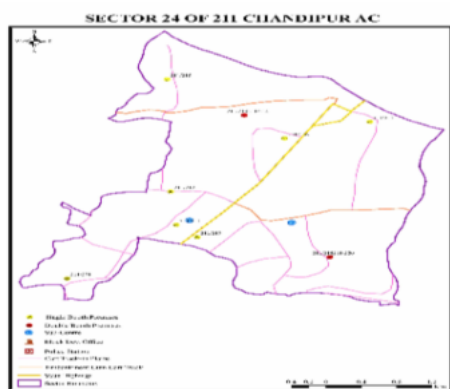

Nazri Naksha

Google Map View

Polling Station Building Front View

Polling Station Front View

Cad View

Key MAP View