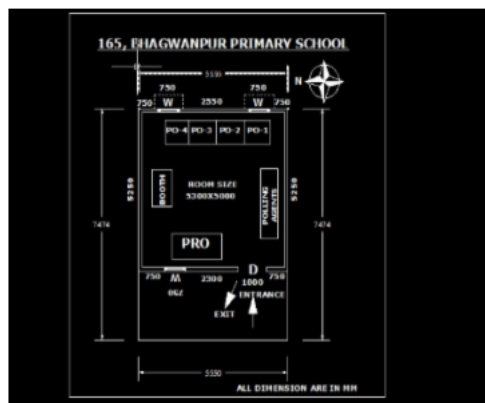

Nazri Naksha

Google Map View

Polling Station Building Front View

Polling Station Front View

Cad View

Key MAP View