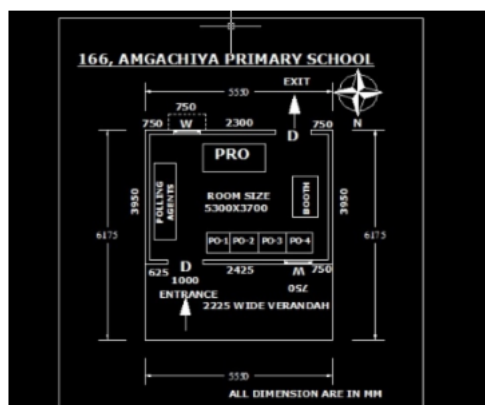

Nazri Naksha

Google Map View

Polling Station Building Front View

Polling Station Front View

Cad View

Key MAP View