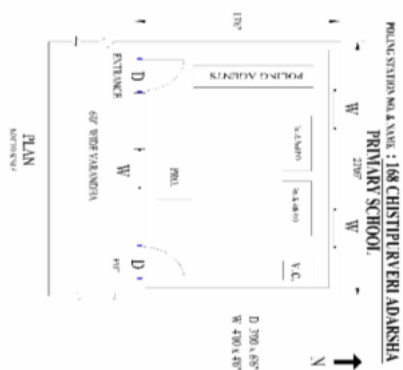

Nazri Naksha

Google Map View

Polling Station Building Front View

Polling Station Front View

Cad View

Key MAP View