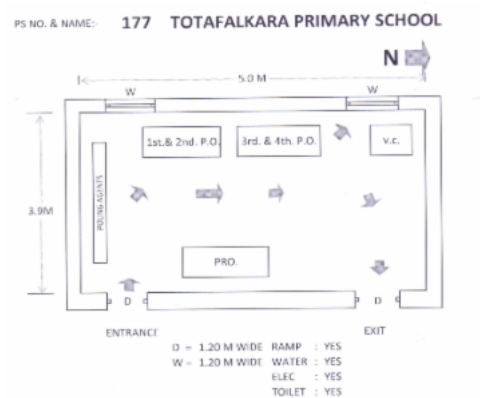

Nazri Naksha

Google Map View

Polling Station Building Front View

Polling Station Front View

Cad View

Key MAP View