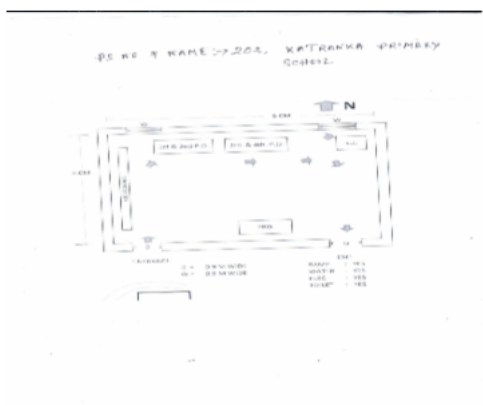

Nazri Naksha

Google Map View

Polling Station Building Front View

Polling Station Front View

Cad View

Key MAP View