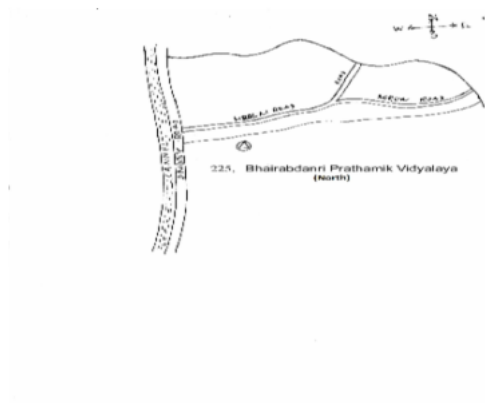

Polling Station Building Front View

Nazri Naksha