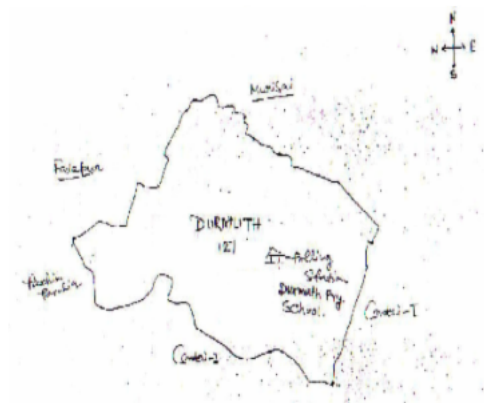

Polling Station Building Front View

Nazri Naksha