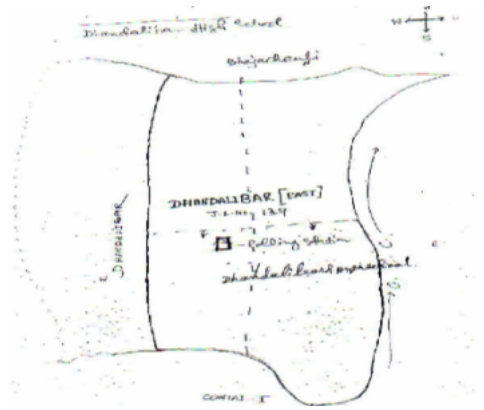

Polling Station Building Front View

Nazri Naksha