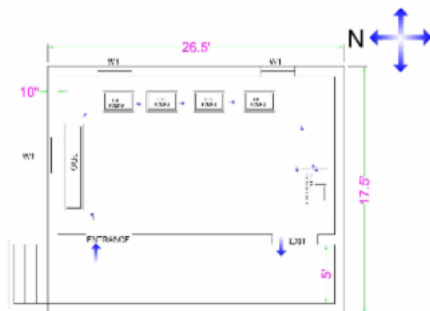

Nazri Naksha

Google Map View

Polling Station Building Front View

Polling Station Front View

Cad View

Key MAP View