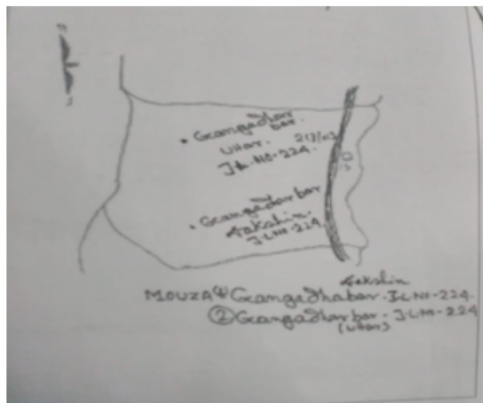

Nazri Naksha

Google Map View