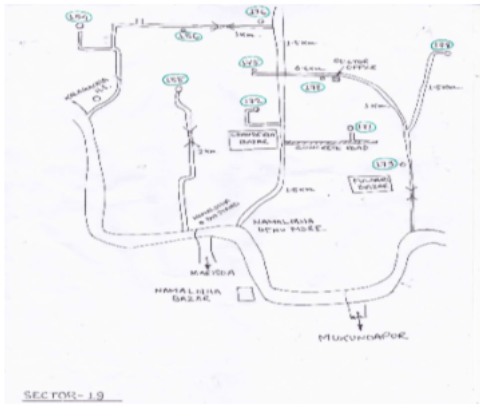

Polling Station Building Front View

Nazri Naksha