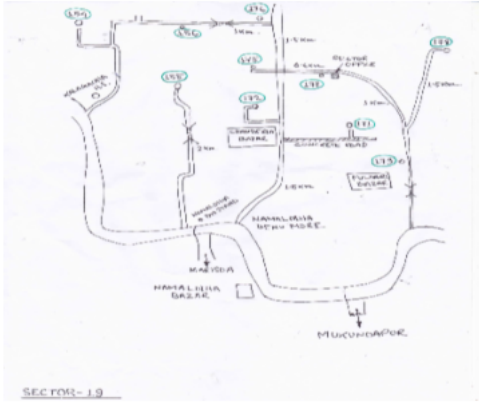

Polling Station Building Front View

Nazri Naksha