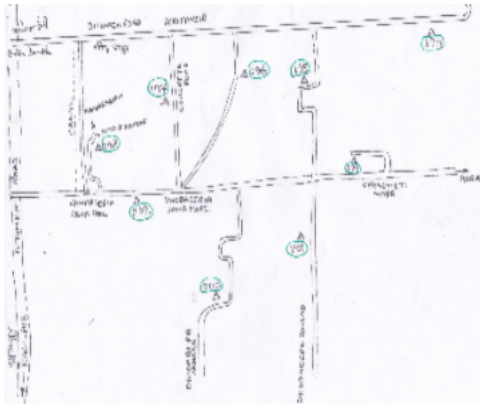

Polling Station Building Front View

Nazri Naksha