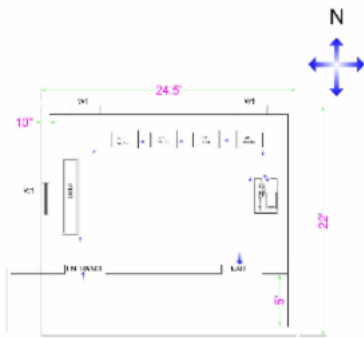

Google Map View

Cad View