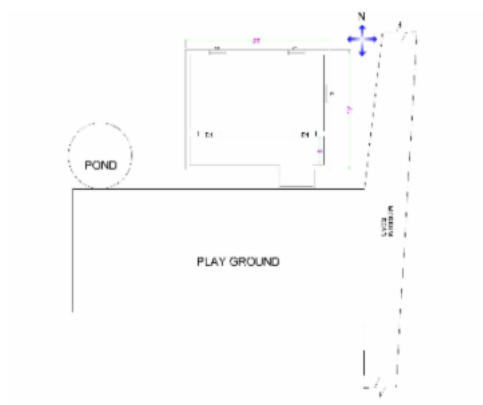

Nazri Naksha

Google Map View

Polling Station Building Front View

Polling Station Front View

Cad View

Key MAP View