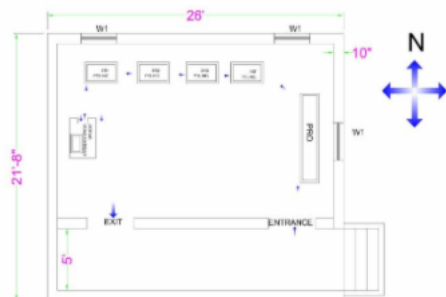

Nazri Naksha

Google Map View

Polling Station Building Front View

Polling Station Front View

Cad View

Key MAP View