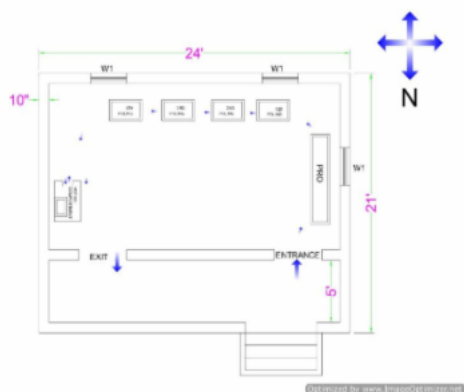

Nazri Naksha

Google Map View

Polling Station Building Front View

Polling Station Front View

Cad View

Key MAP View