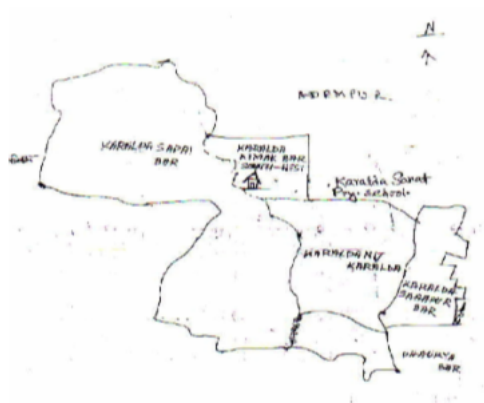

Nazri Naksha

Google Map View