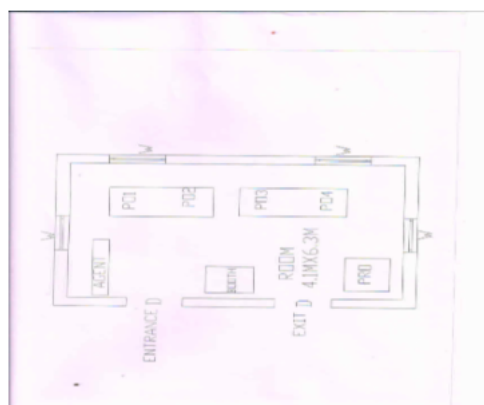

Polling Station Front View

Cad View