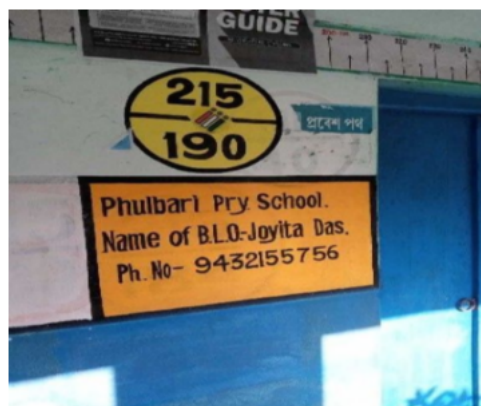

Polling Station Front View