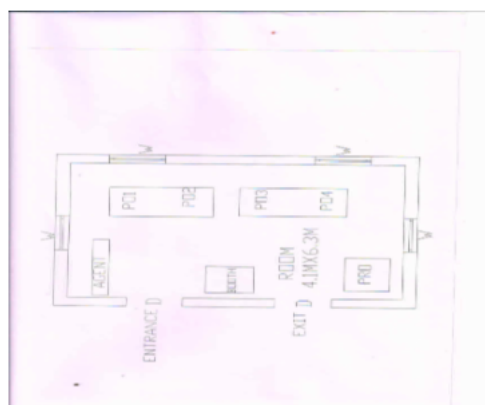

Nazri Naksha

Google Map View

Polling Station Building Front View

Polling Station Front View

Cad View

Key MAP View