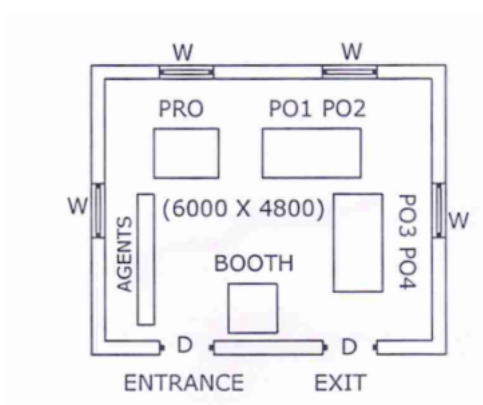

Nazri Naksha

Google Map View

Polling Station Building Front View

Polling Station Front View

Cad View

Key MAP View