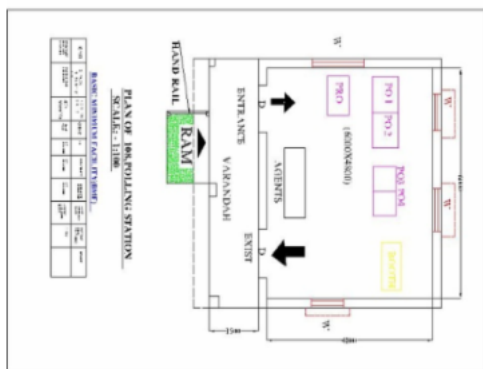

Nazri Naksha

Google Map View

Polling Station Building Front View

Polling Station Front View

Cad View

Key MAP View