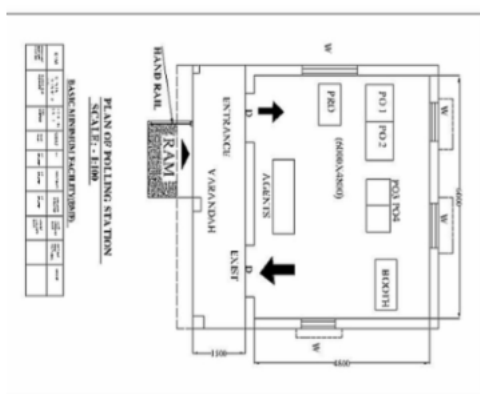

Nazri Naksha

Google Map View

Polling Station Building Front View

Polling Station Front View

Cad View

Key MAP View